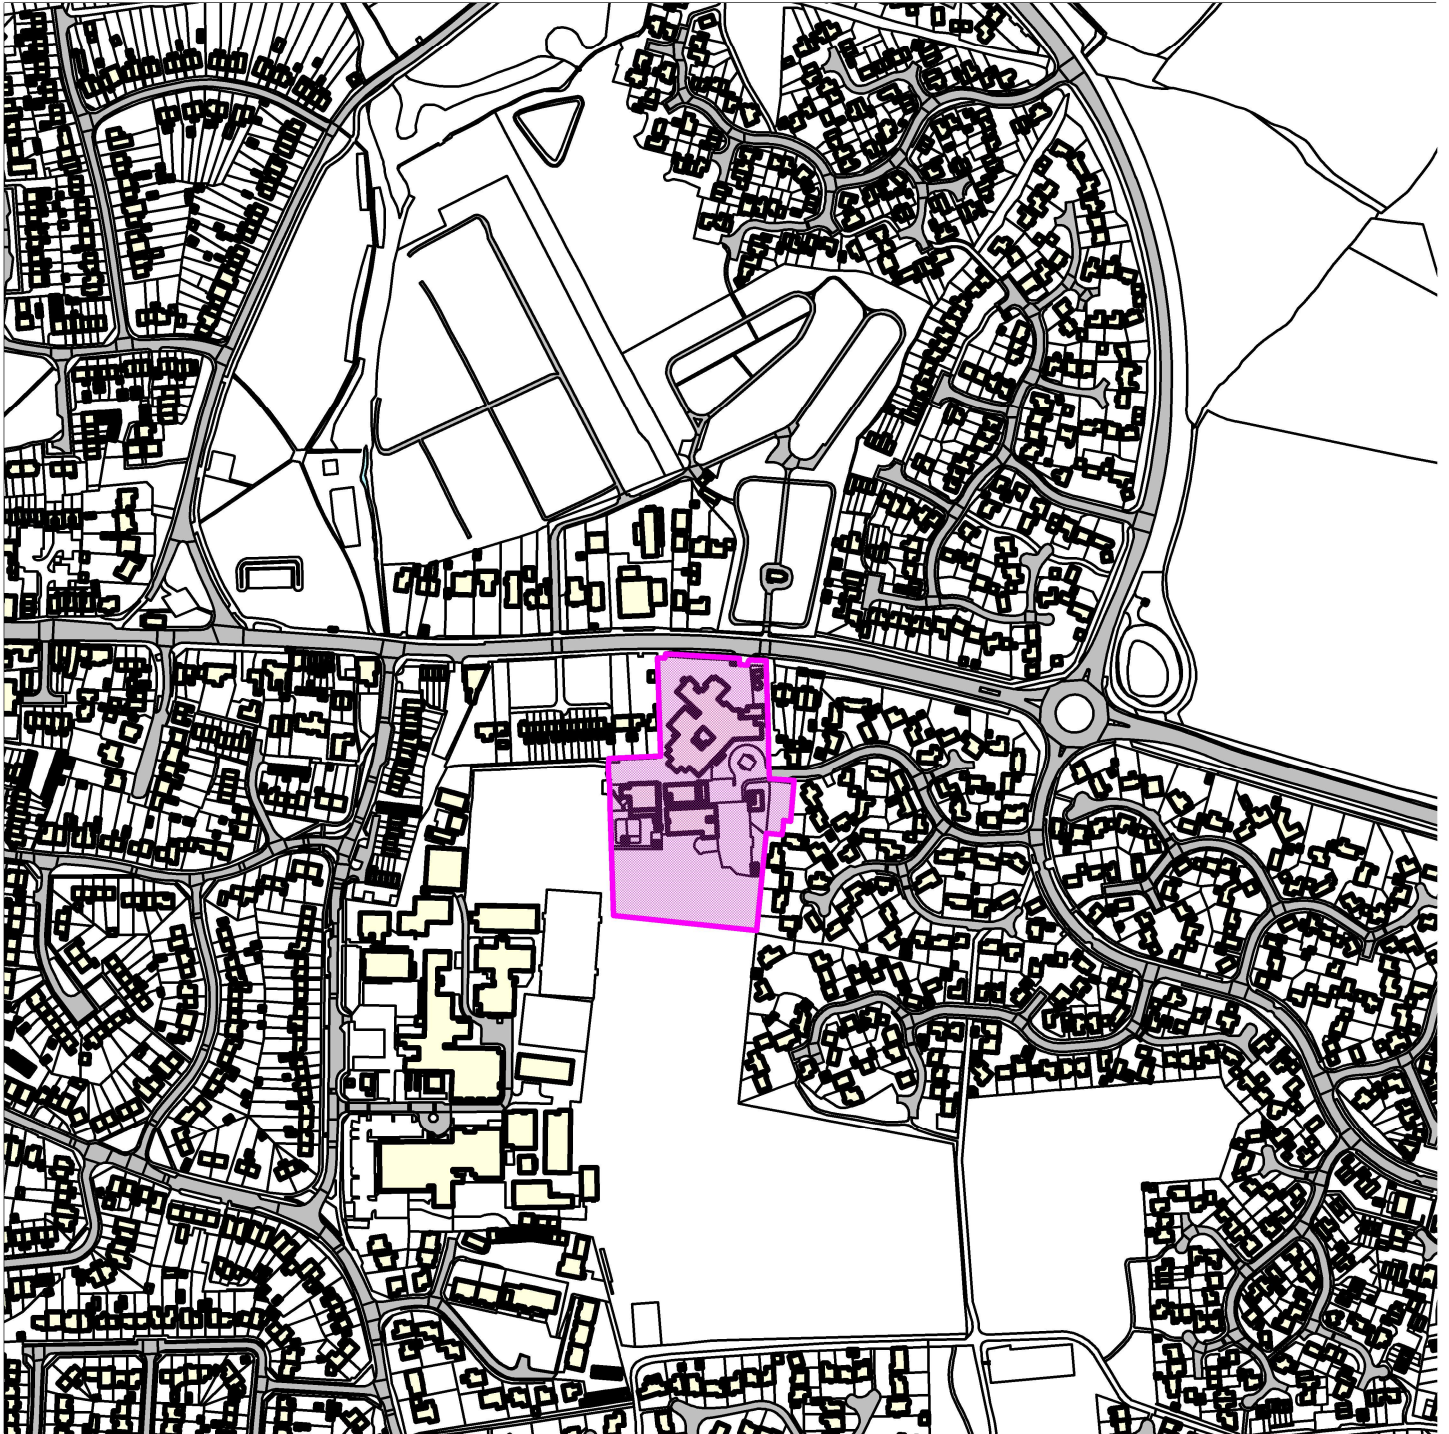

22/02945/REG4

Francis Baily Primary School, Skillman Drive, Thatcham, RG19 4GG

Map Centre Coordinates :

Scale : 1:4951

Reproduced from the Ordnance Survey map with the permission of the Controller of Her Majesty's Stationery Office © Crown Copyright 2003.

Unauthorised reproduction infringes Crown Copyright and may lead to prosecution or civil proceedings .

Organisation	West Berkshire Council
Department	
Comments	Not Set
Date	22 June 2023
SLA Number	0100024151